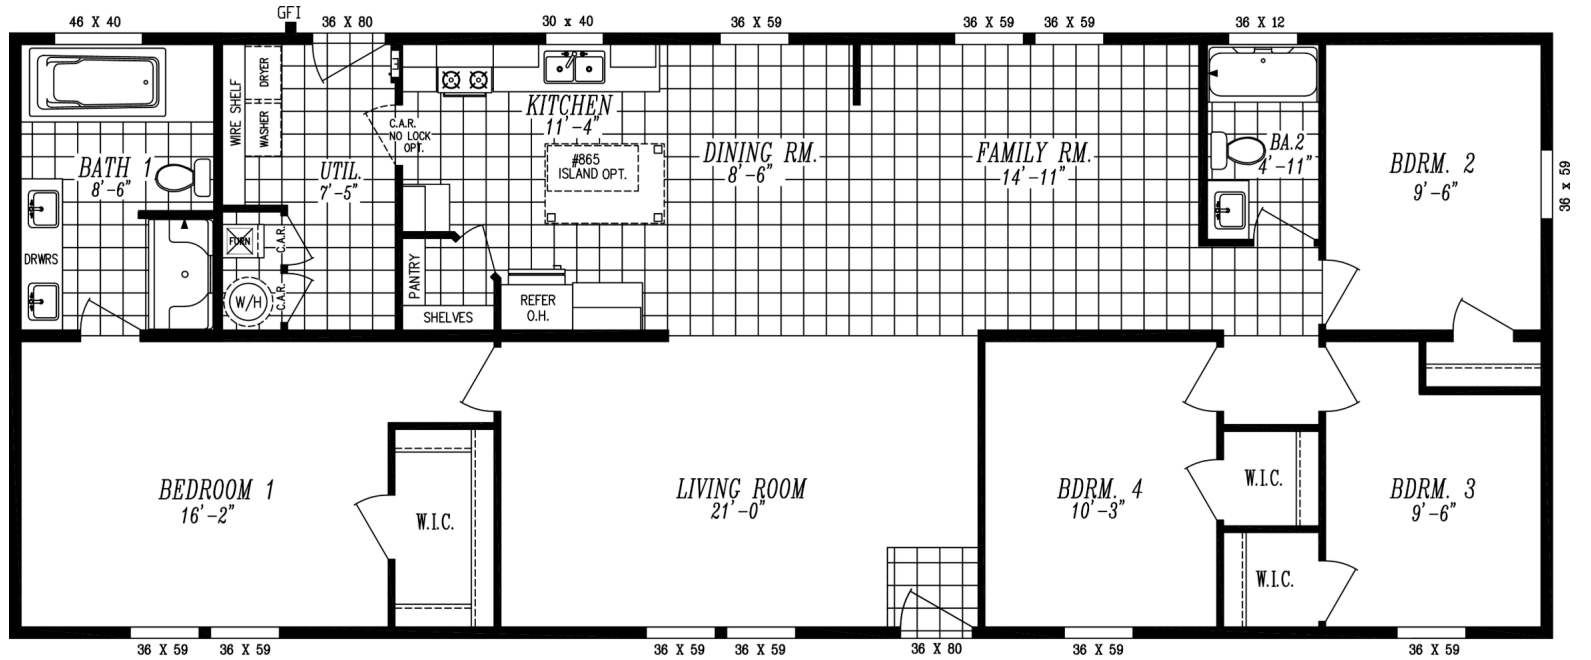

THE IMAGINE SERIES

The Imagine

5025

27' x 68'

DIMENSIONS

1,814 sf

LIVING SPACE

3

BEDROOMS

2

BATHROOMS

OVERVIEW

Large doublewide 4 Bed + 2 Bath or optional den in place of 4th bedroom. Customize with optional island kitchen. All bedrooms have walk-in closets and master is split from other 3 bedrooms.

Heritage Home Center

(425) 353-5464

or **Request Firm Quote**

EMAIL US

01 FLOOR PLAN

1,814 SQ FT · 27' x 68'

OPT. DEN I.P.O. BEDROOM