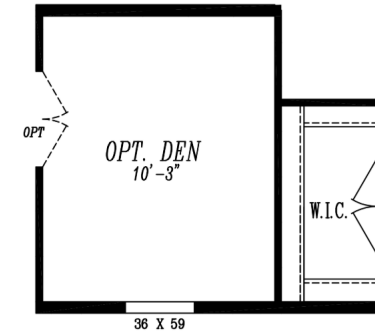

THE IMAGINE SERIES

The Imagine

5025

27' x 68'

DIMENSIONS

1,814 sf

LIVING SPACE

3

Heritage Home Center

(425) 353-5464

or **Request Firm Quote**

EMAIL US

01 FLOOR PLAN

1,814 SQ FT · 27' x 68'

OPT. DEN I.P.O. BEDROOM